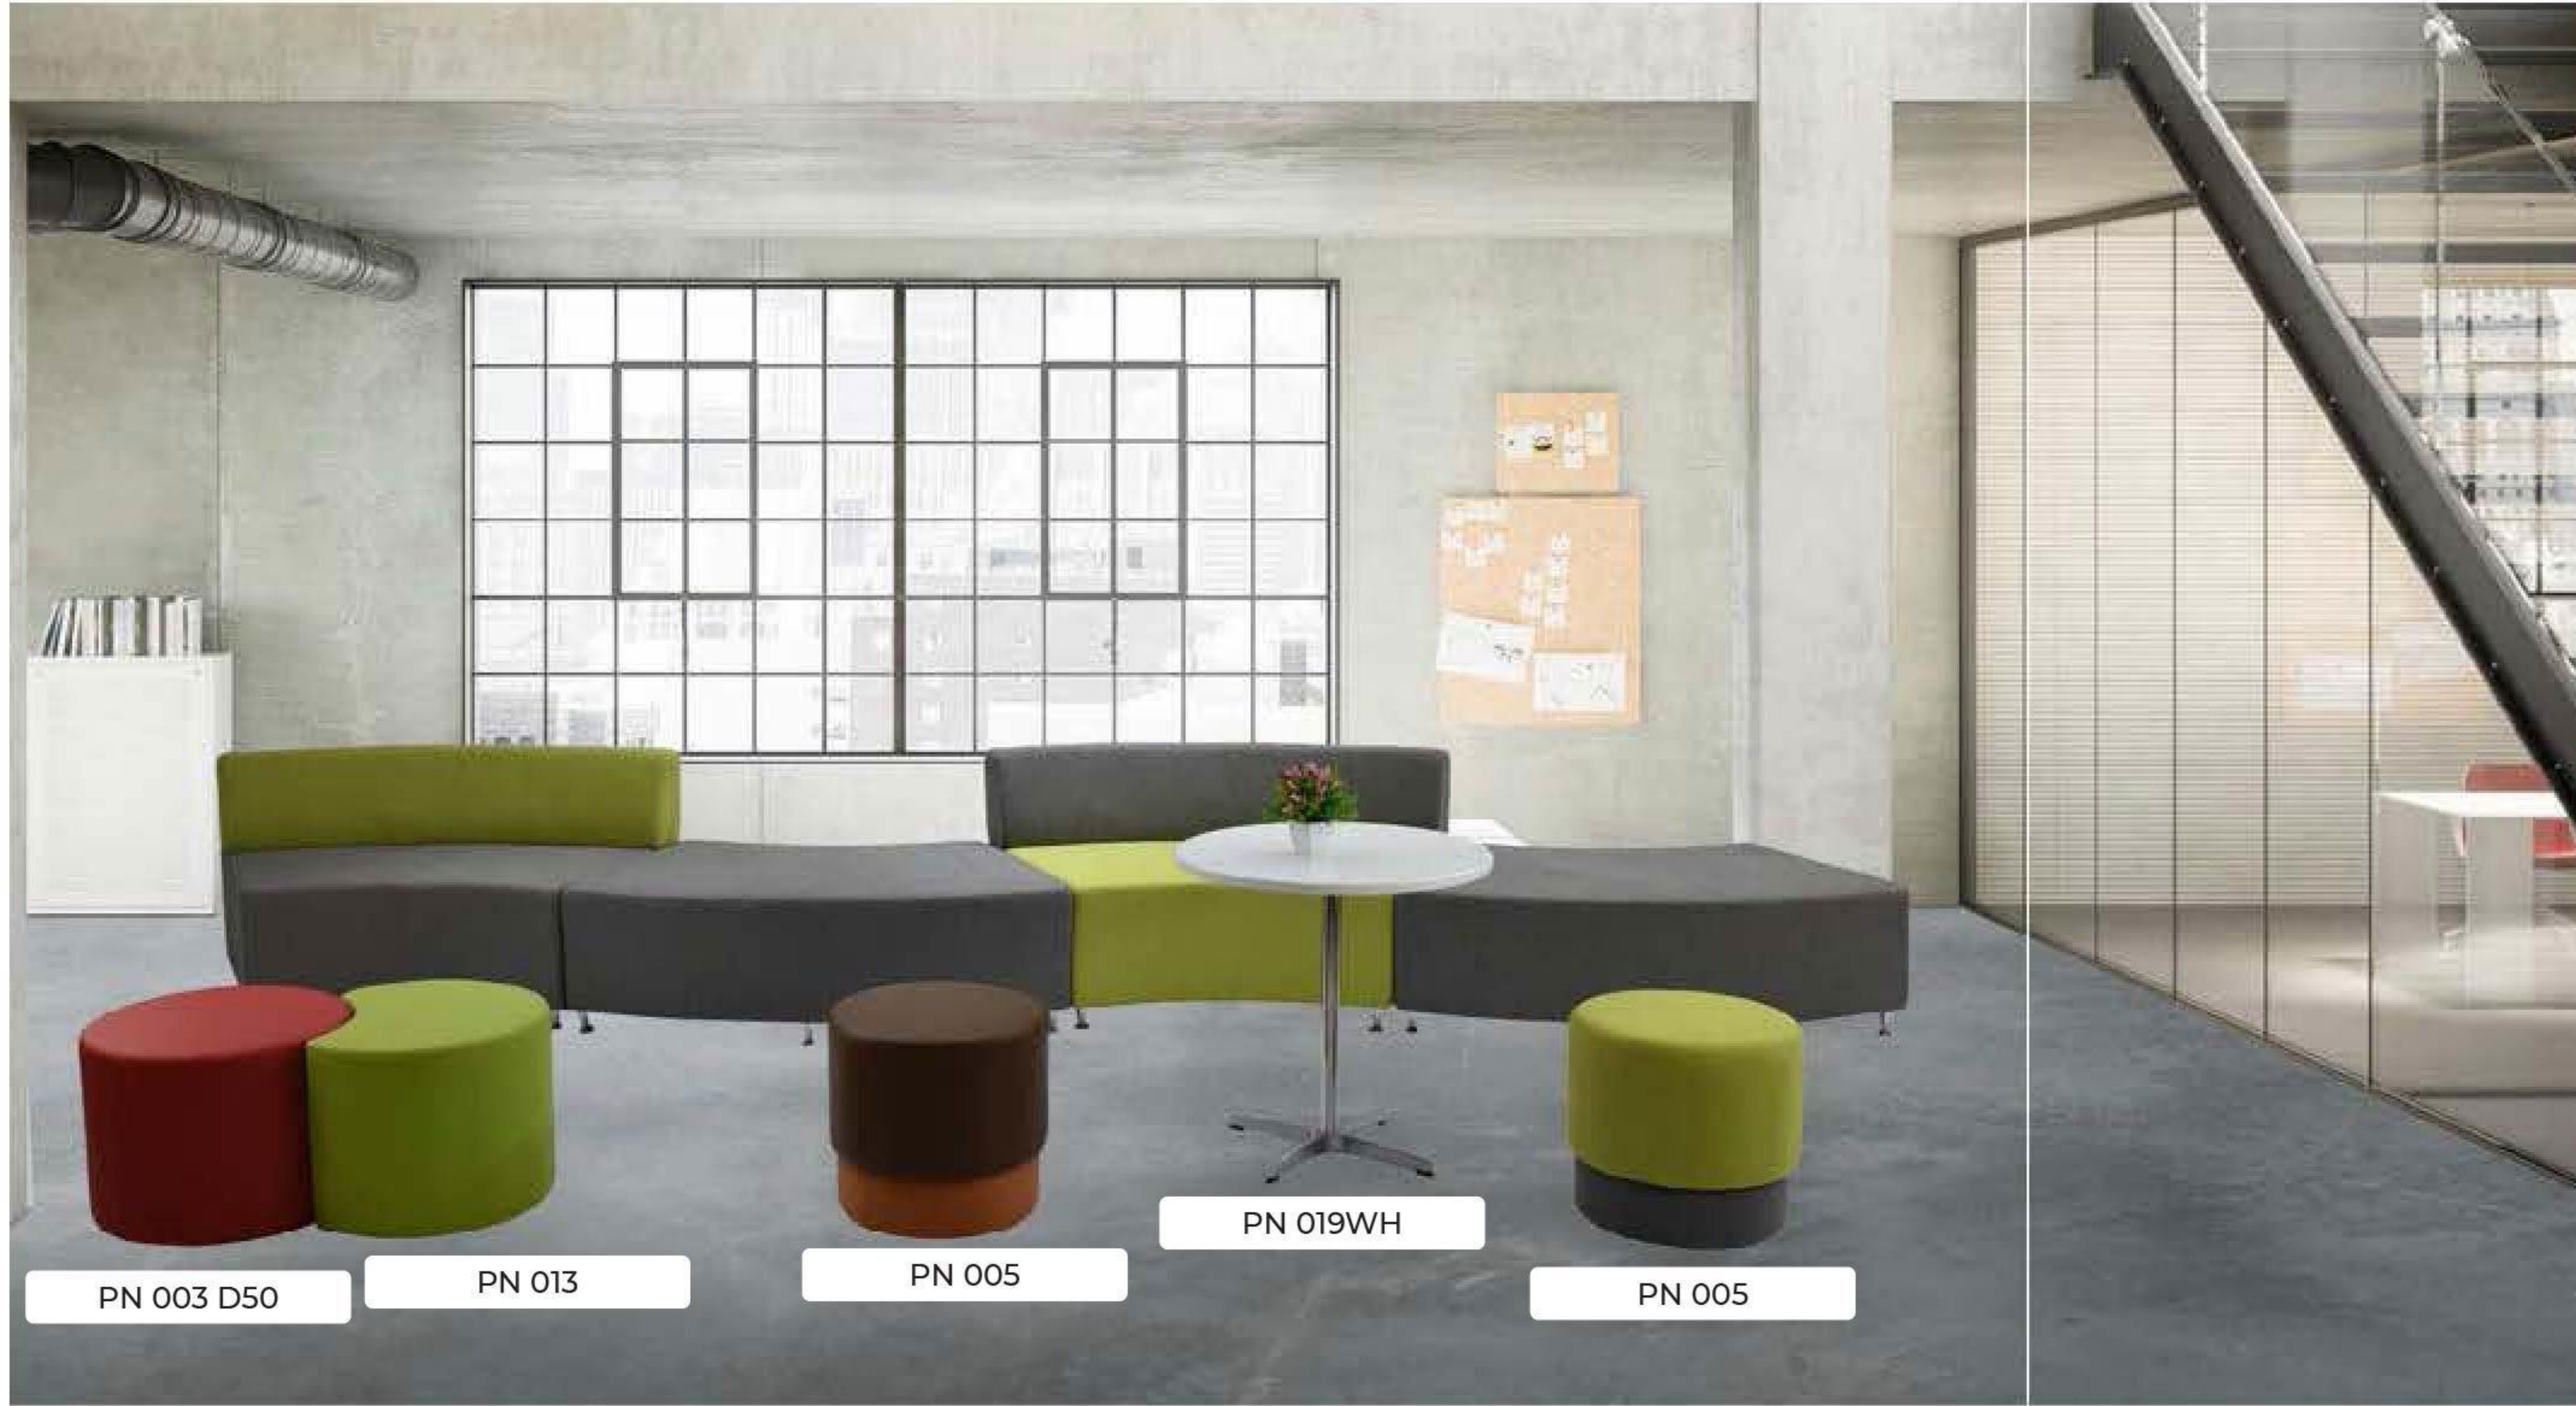

Different shapes and configurations to meet all your requirements by one design!

PN 003 D50

PN 013

PN 005

PN 019WH

PN 005

8085# MEETALL is a modular, plannable soft-seating series that delivers a broad range of capabilities, making it the go-to solution for Activity Spaces throughout the work /home environment.