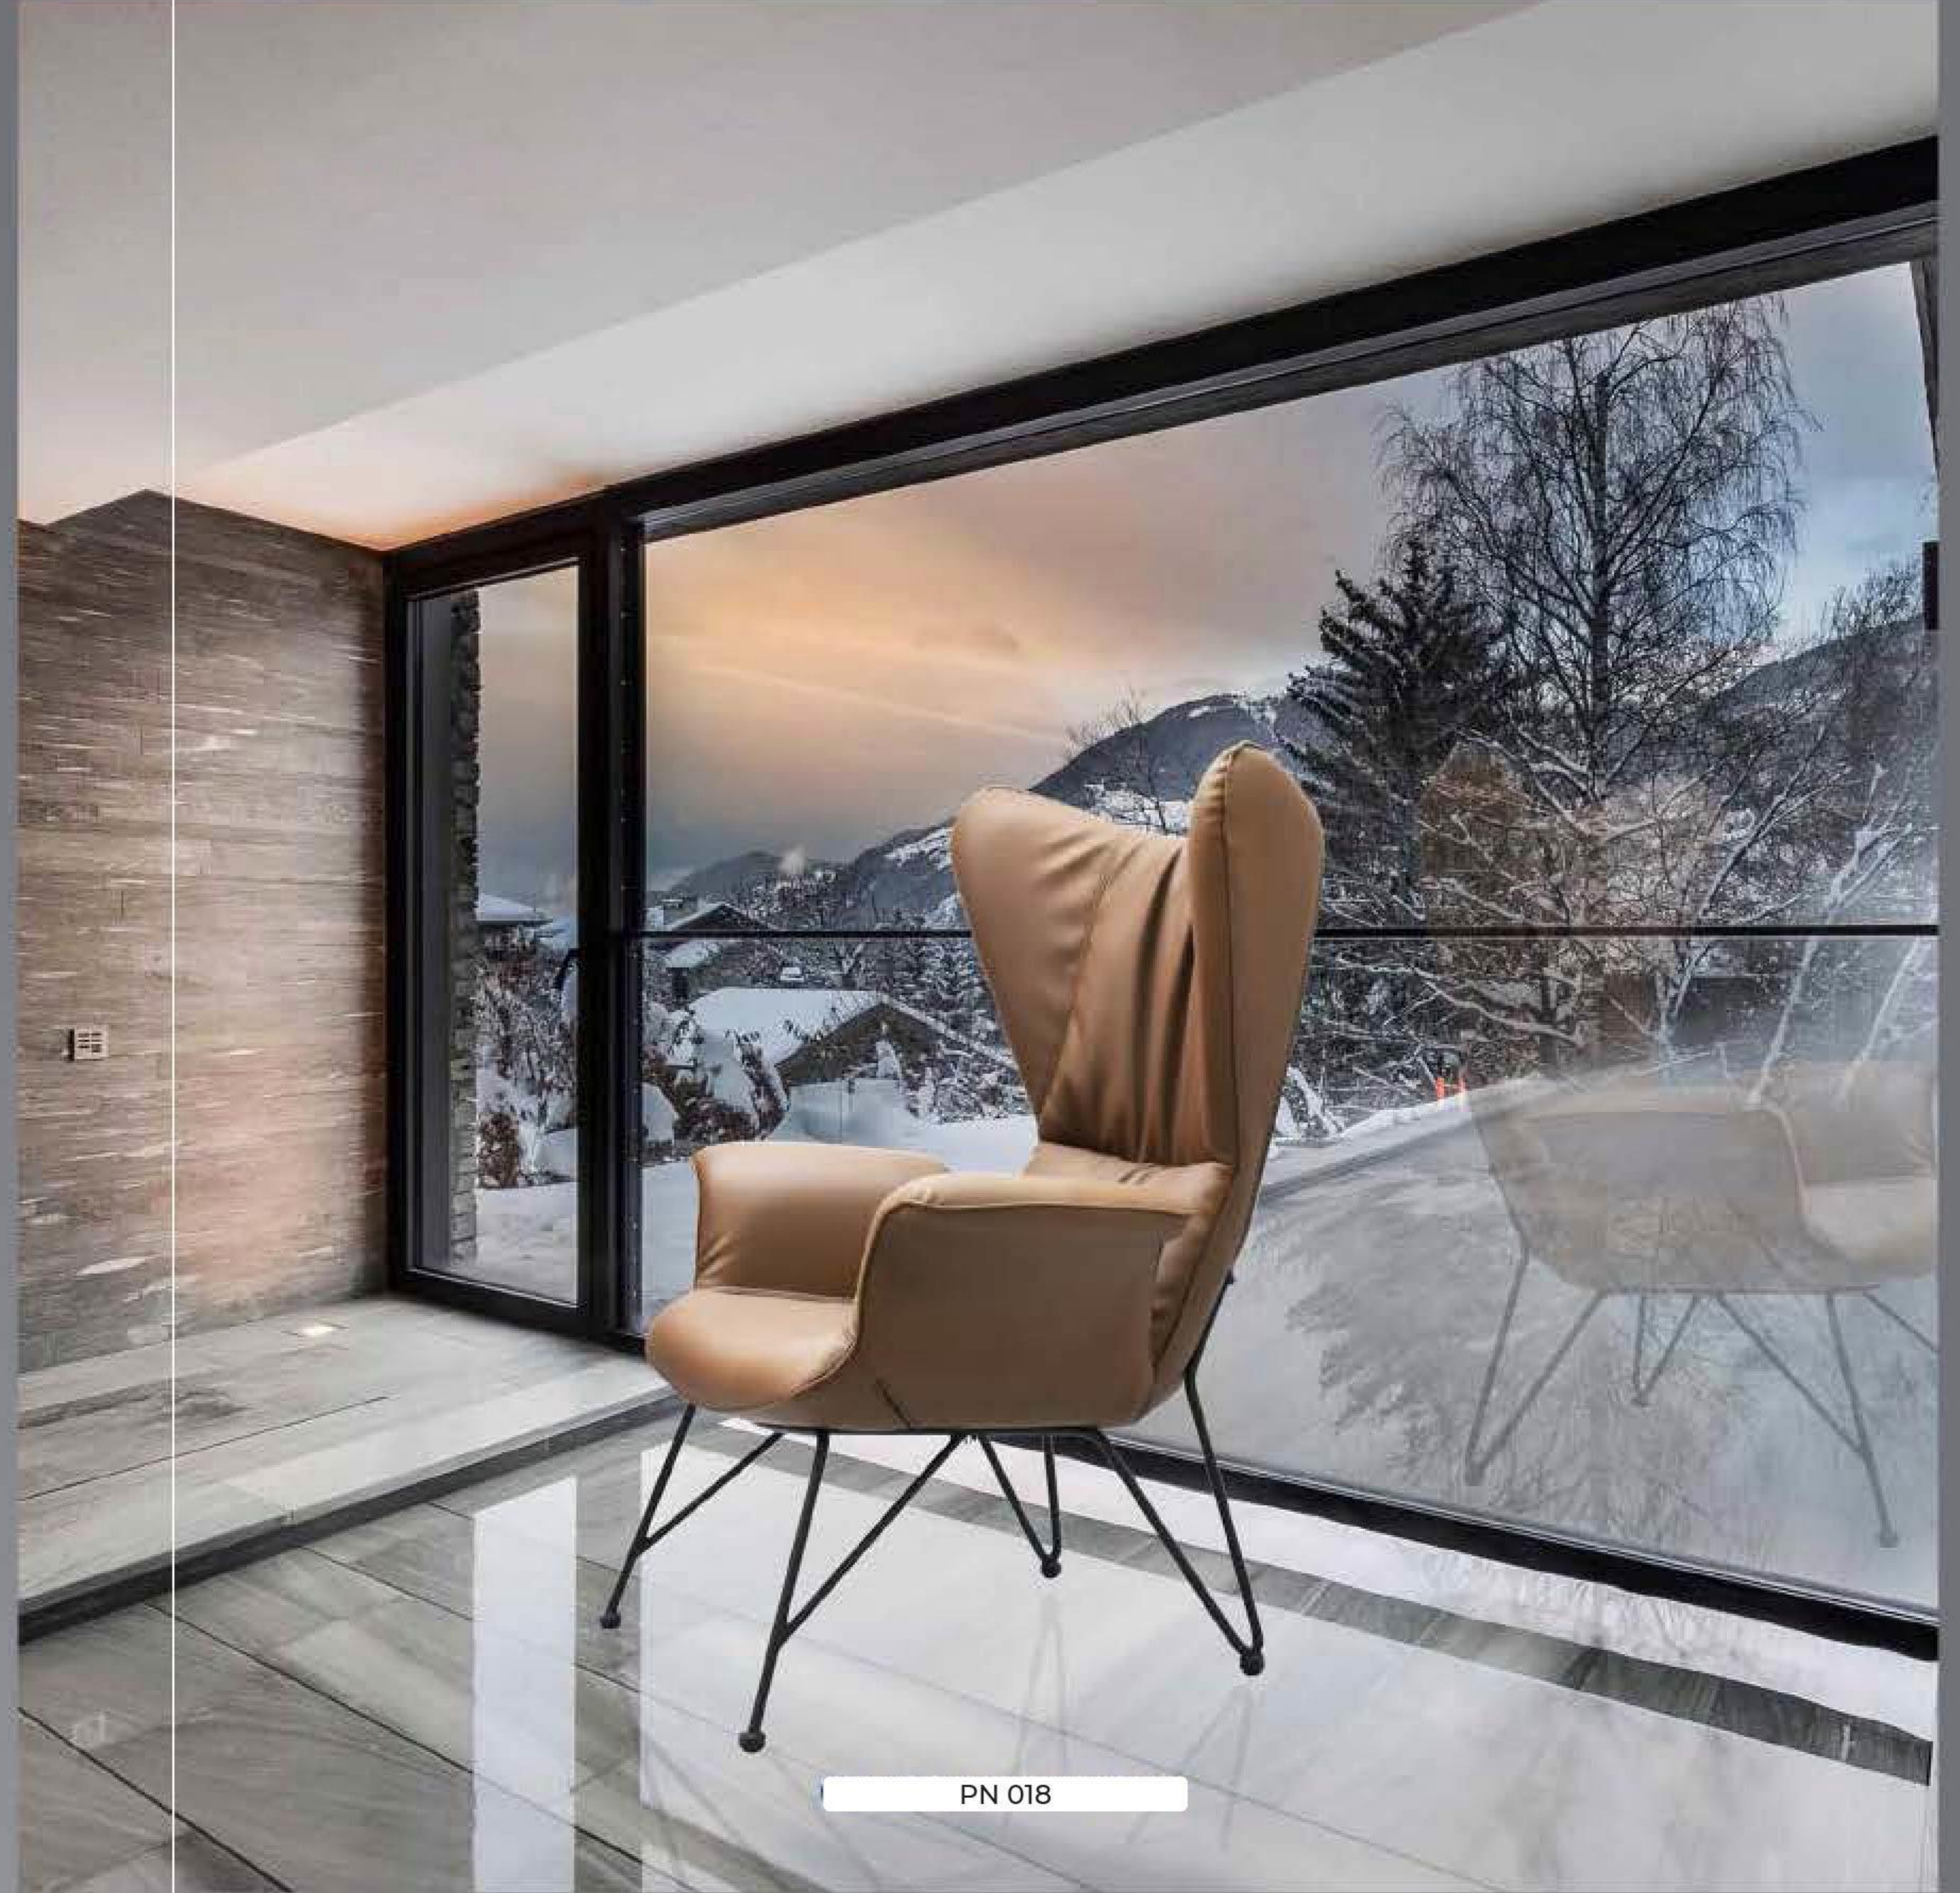

Featuring a wide seat with cushions, and pillow that hug the body and a tailored aesthetic, it is designed to look as comfortable as it feels.

PN 009 1S

PN 009 3S

- 1> The inner structure is made of metal frame;
- 2> 30cm Extra thick high seat cushion: Sinuous wire spring suspension
- 3> Durable fabric upholstery for the sides and back provide comfortable seating experience with proper privacy
- 4> High Elasticity sponge: offer maximum comfort, Back pillows fit with eiderdown and silk cotton.