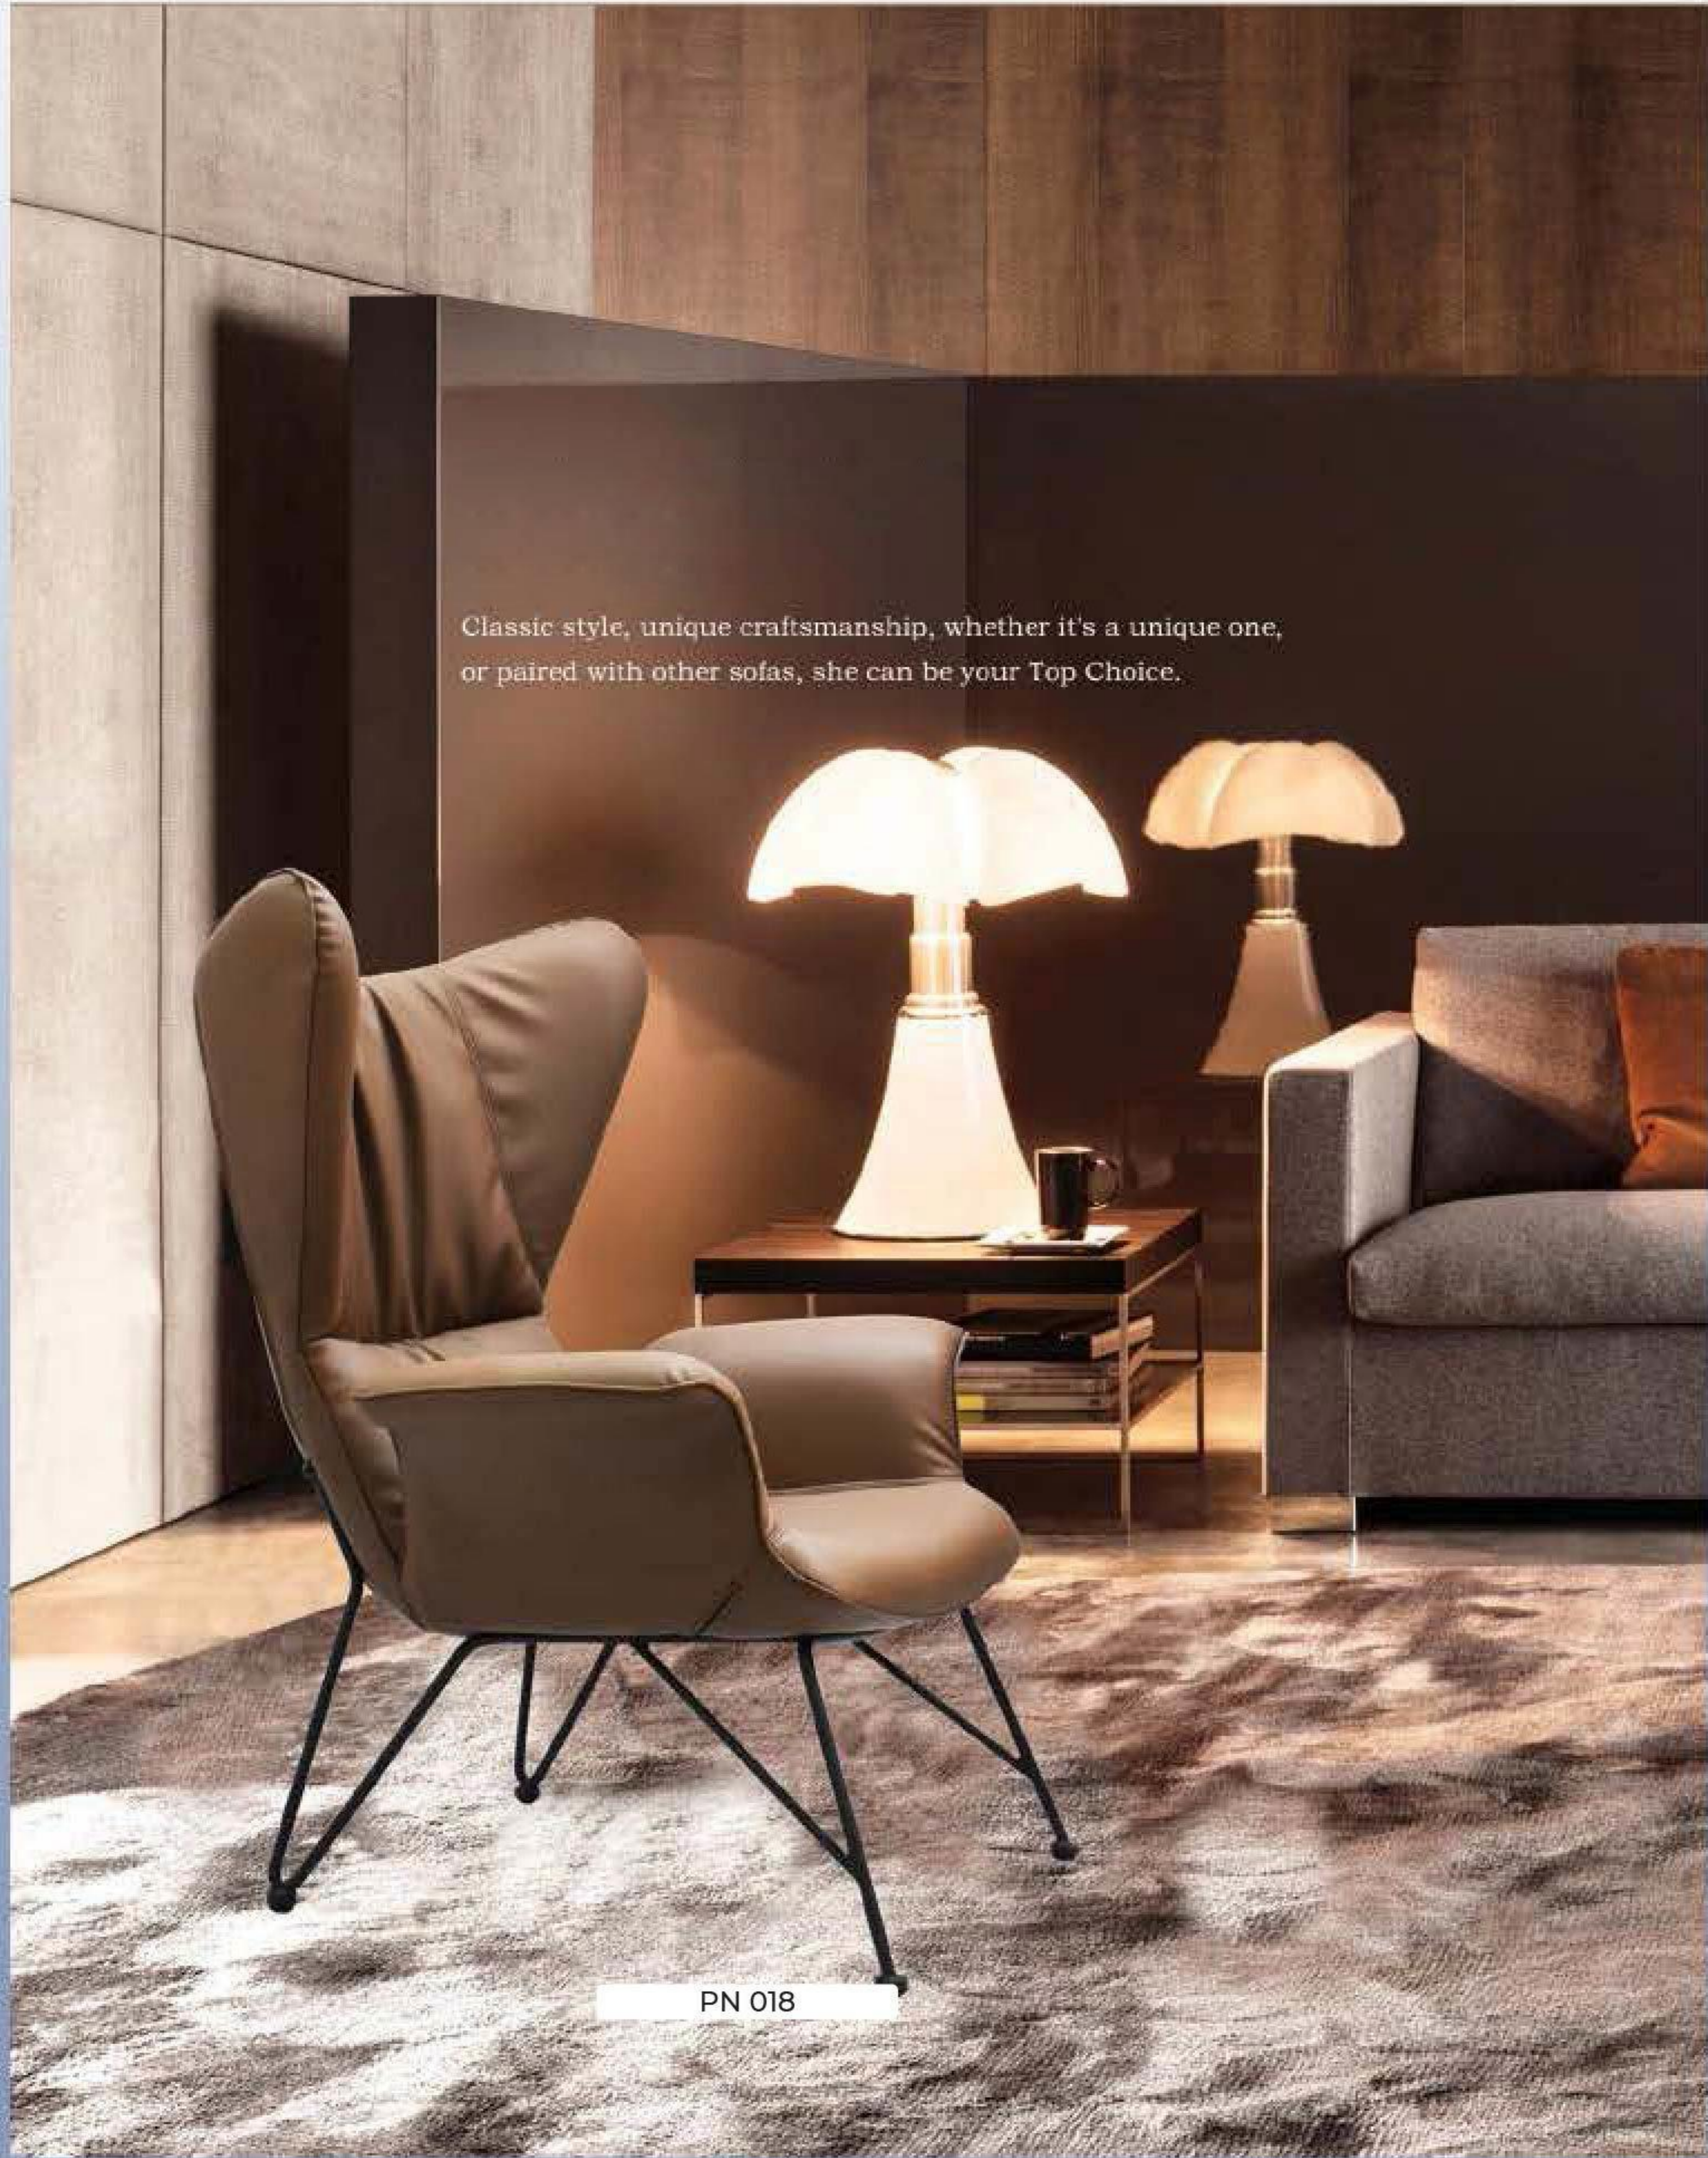

PN 8082

PN 8082M

PN 8082FT

A set of sofas with N combinations, bring a variety of fashion tastes.

A diversity sofa, freely combined by middle seat, corner seat, ottoman or 1,2,3seater...

Whatever combinations your client want is available! All is for easily adapt to any kind of Public lobby and waiting space.