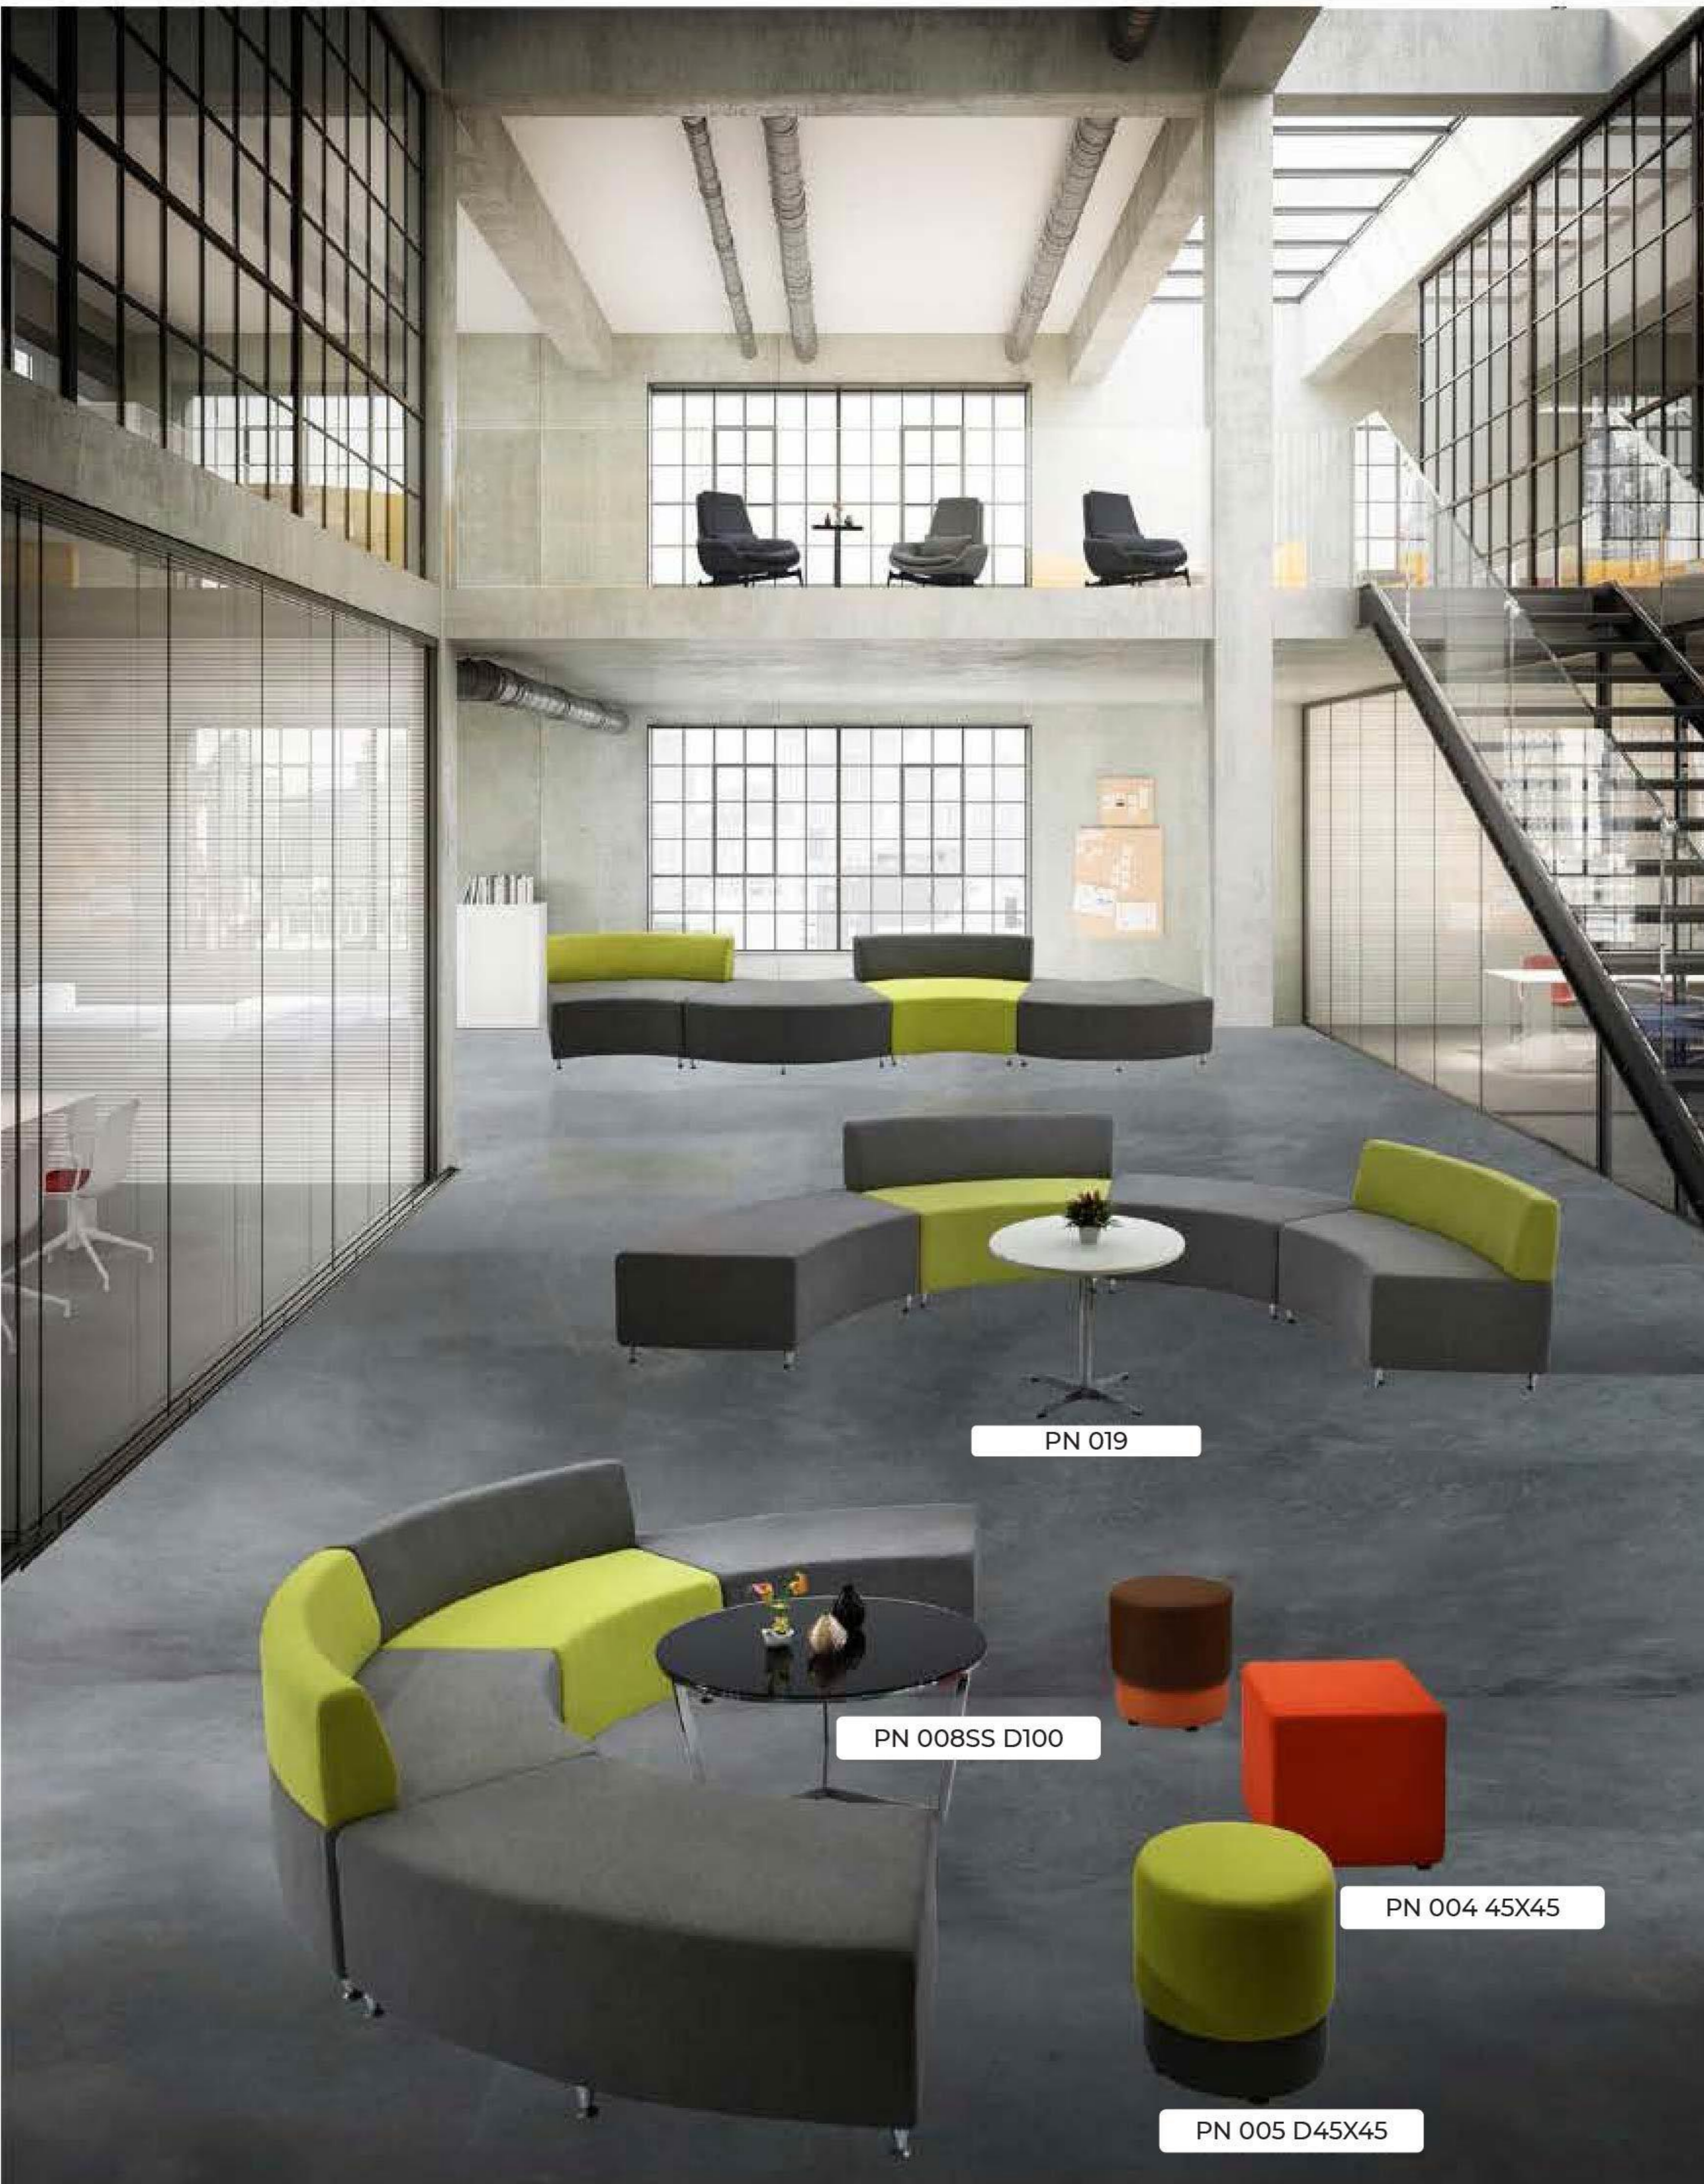

Different shapes and configurations to meet all your requirements by one design!