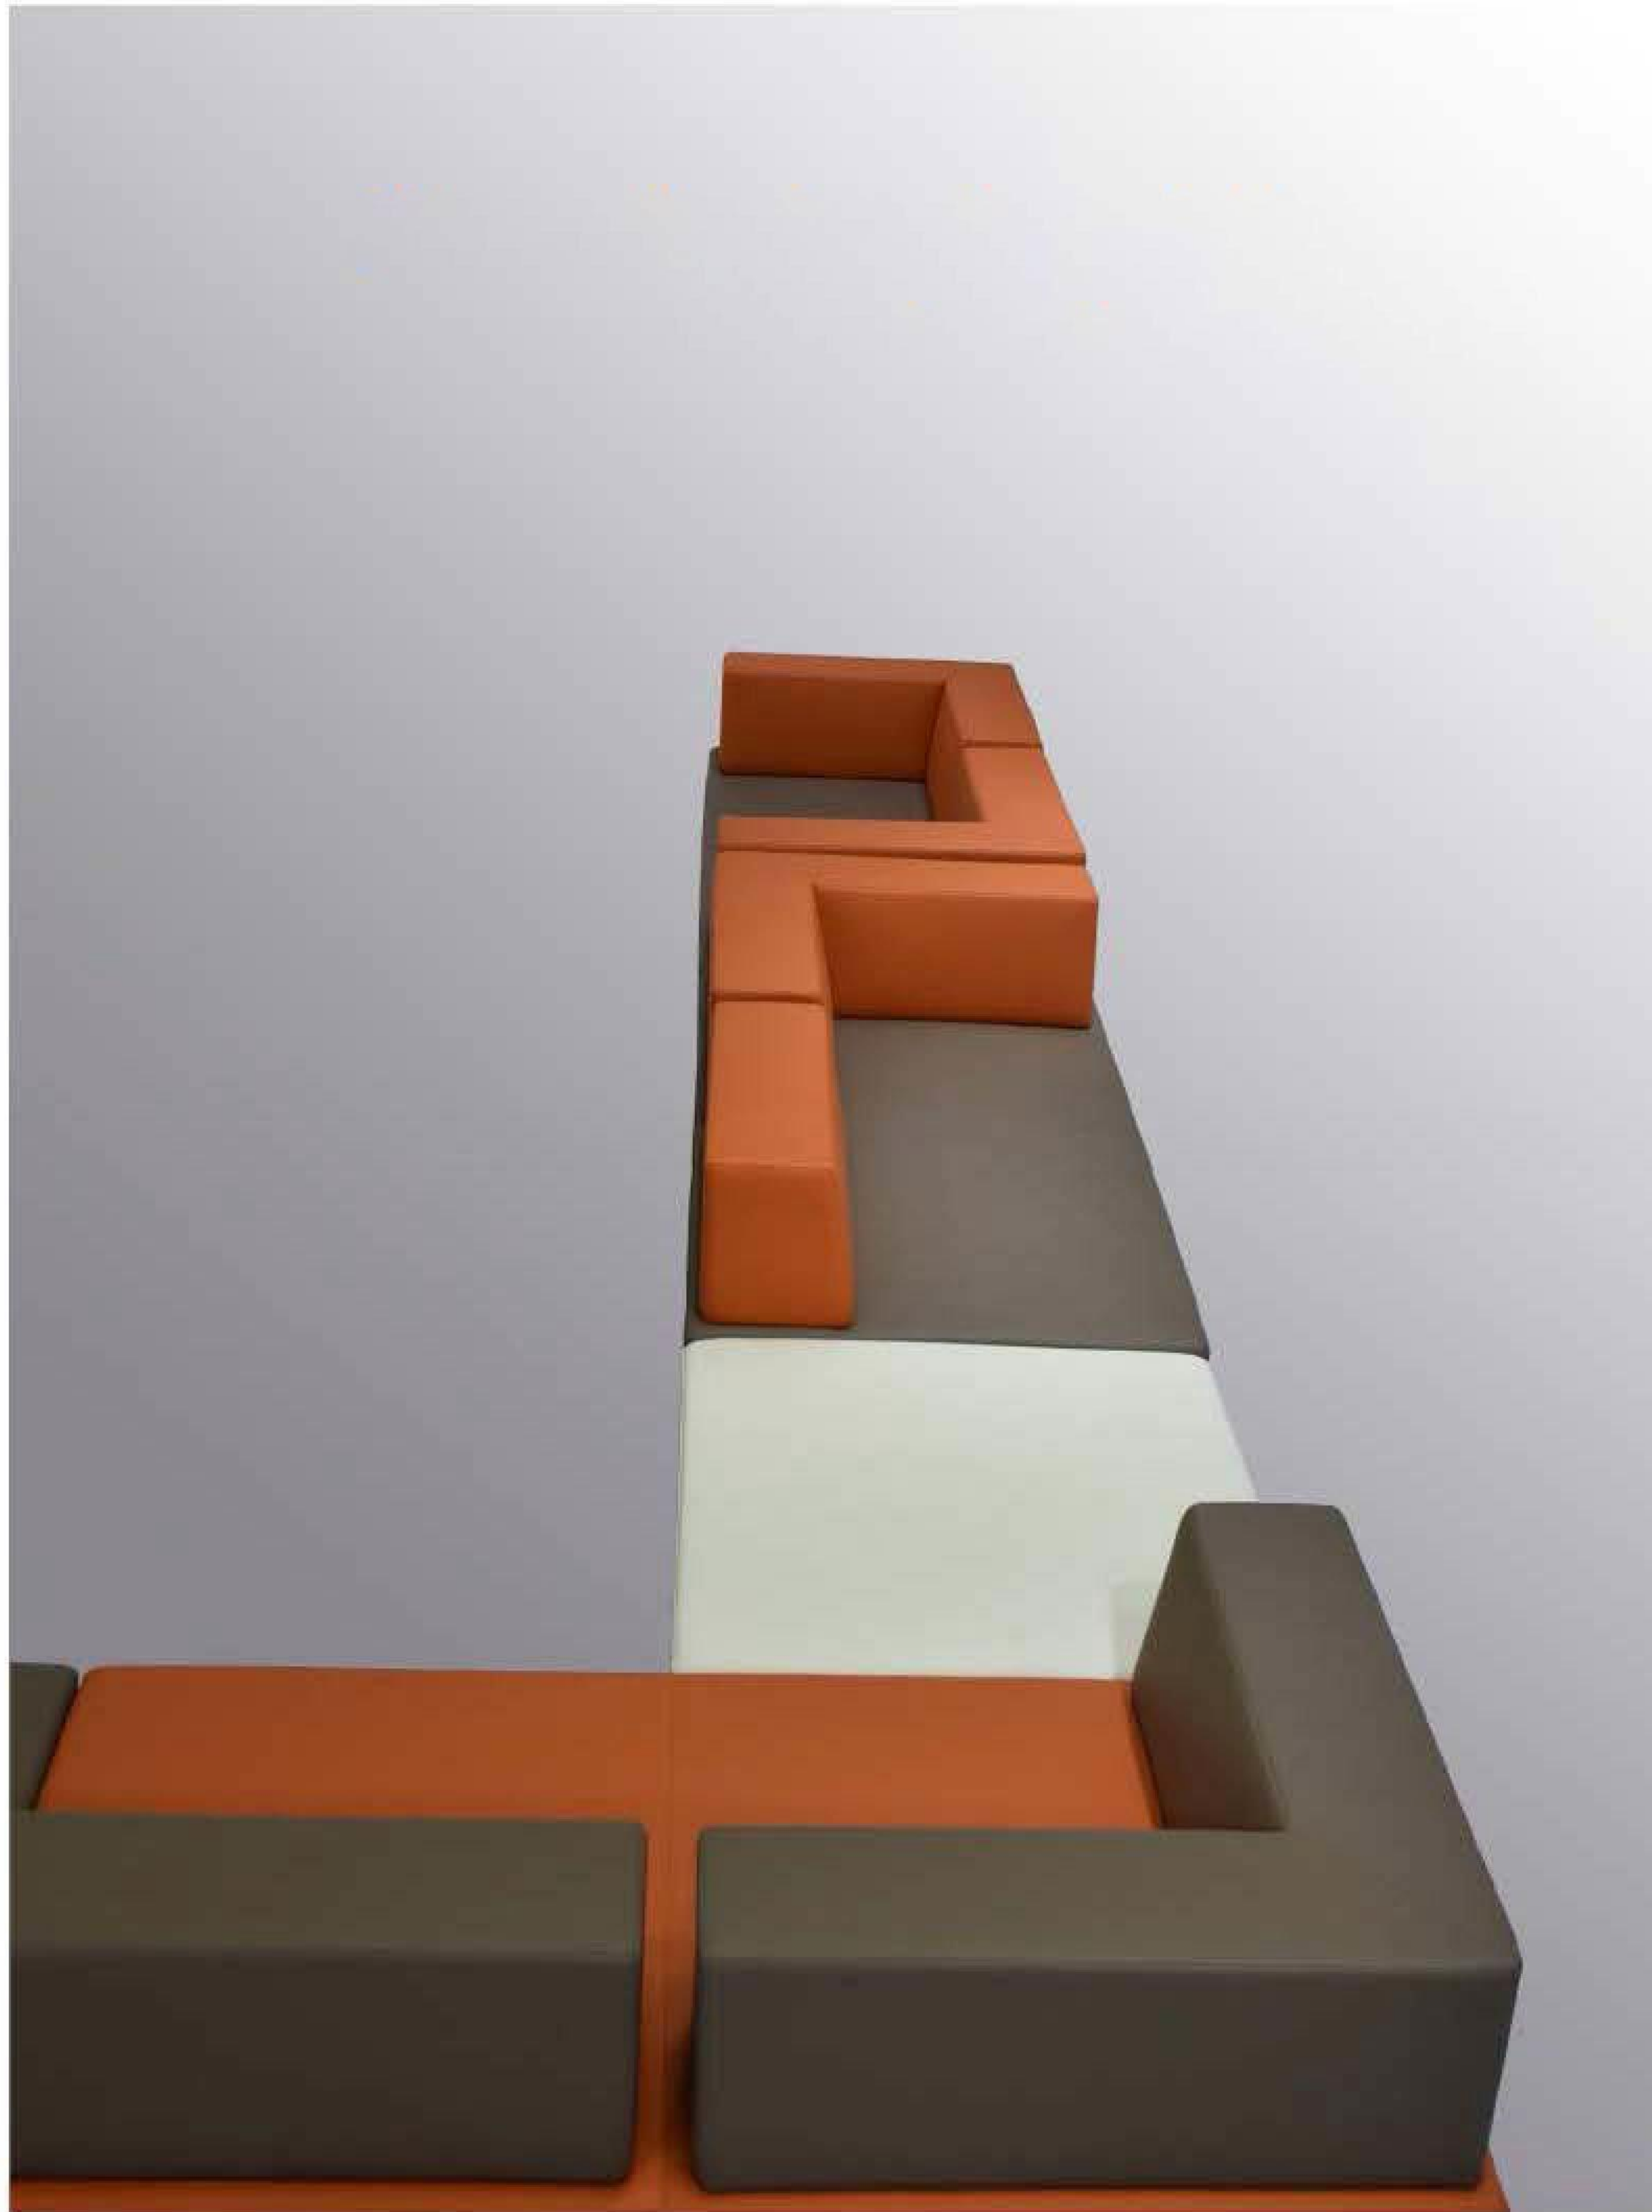

A set of sofas with N combinations, bring a variety of fashion tastes.

A diversity sofa, freely combined by middle seat, corner seat, ottoman or 1,2,3seater...

Whatever combinations your client want is available! All is for easily adapt to any kind of Public lobby and waiting space.