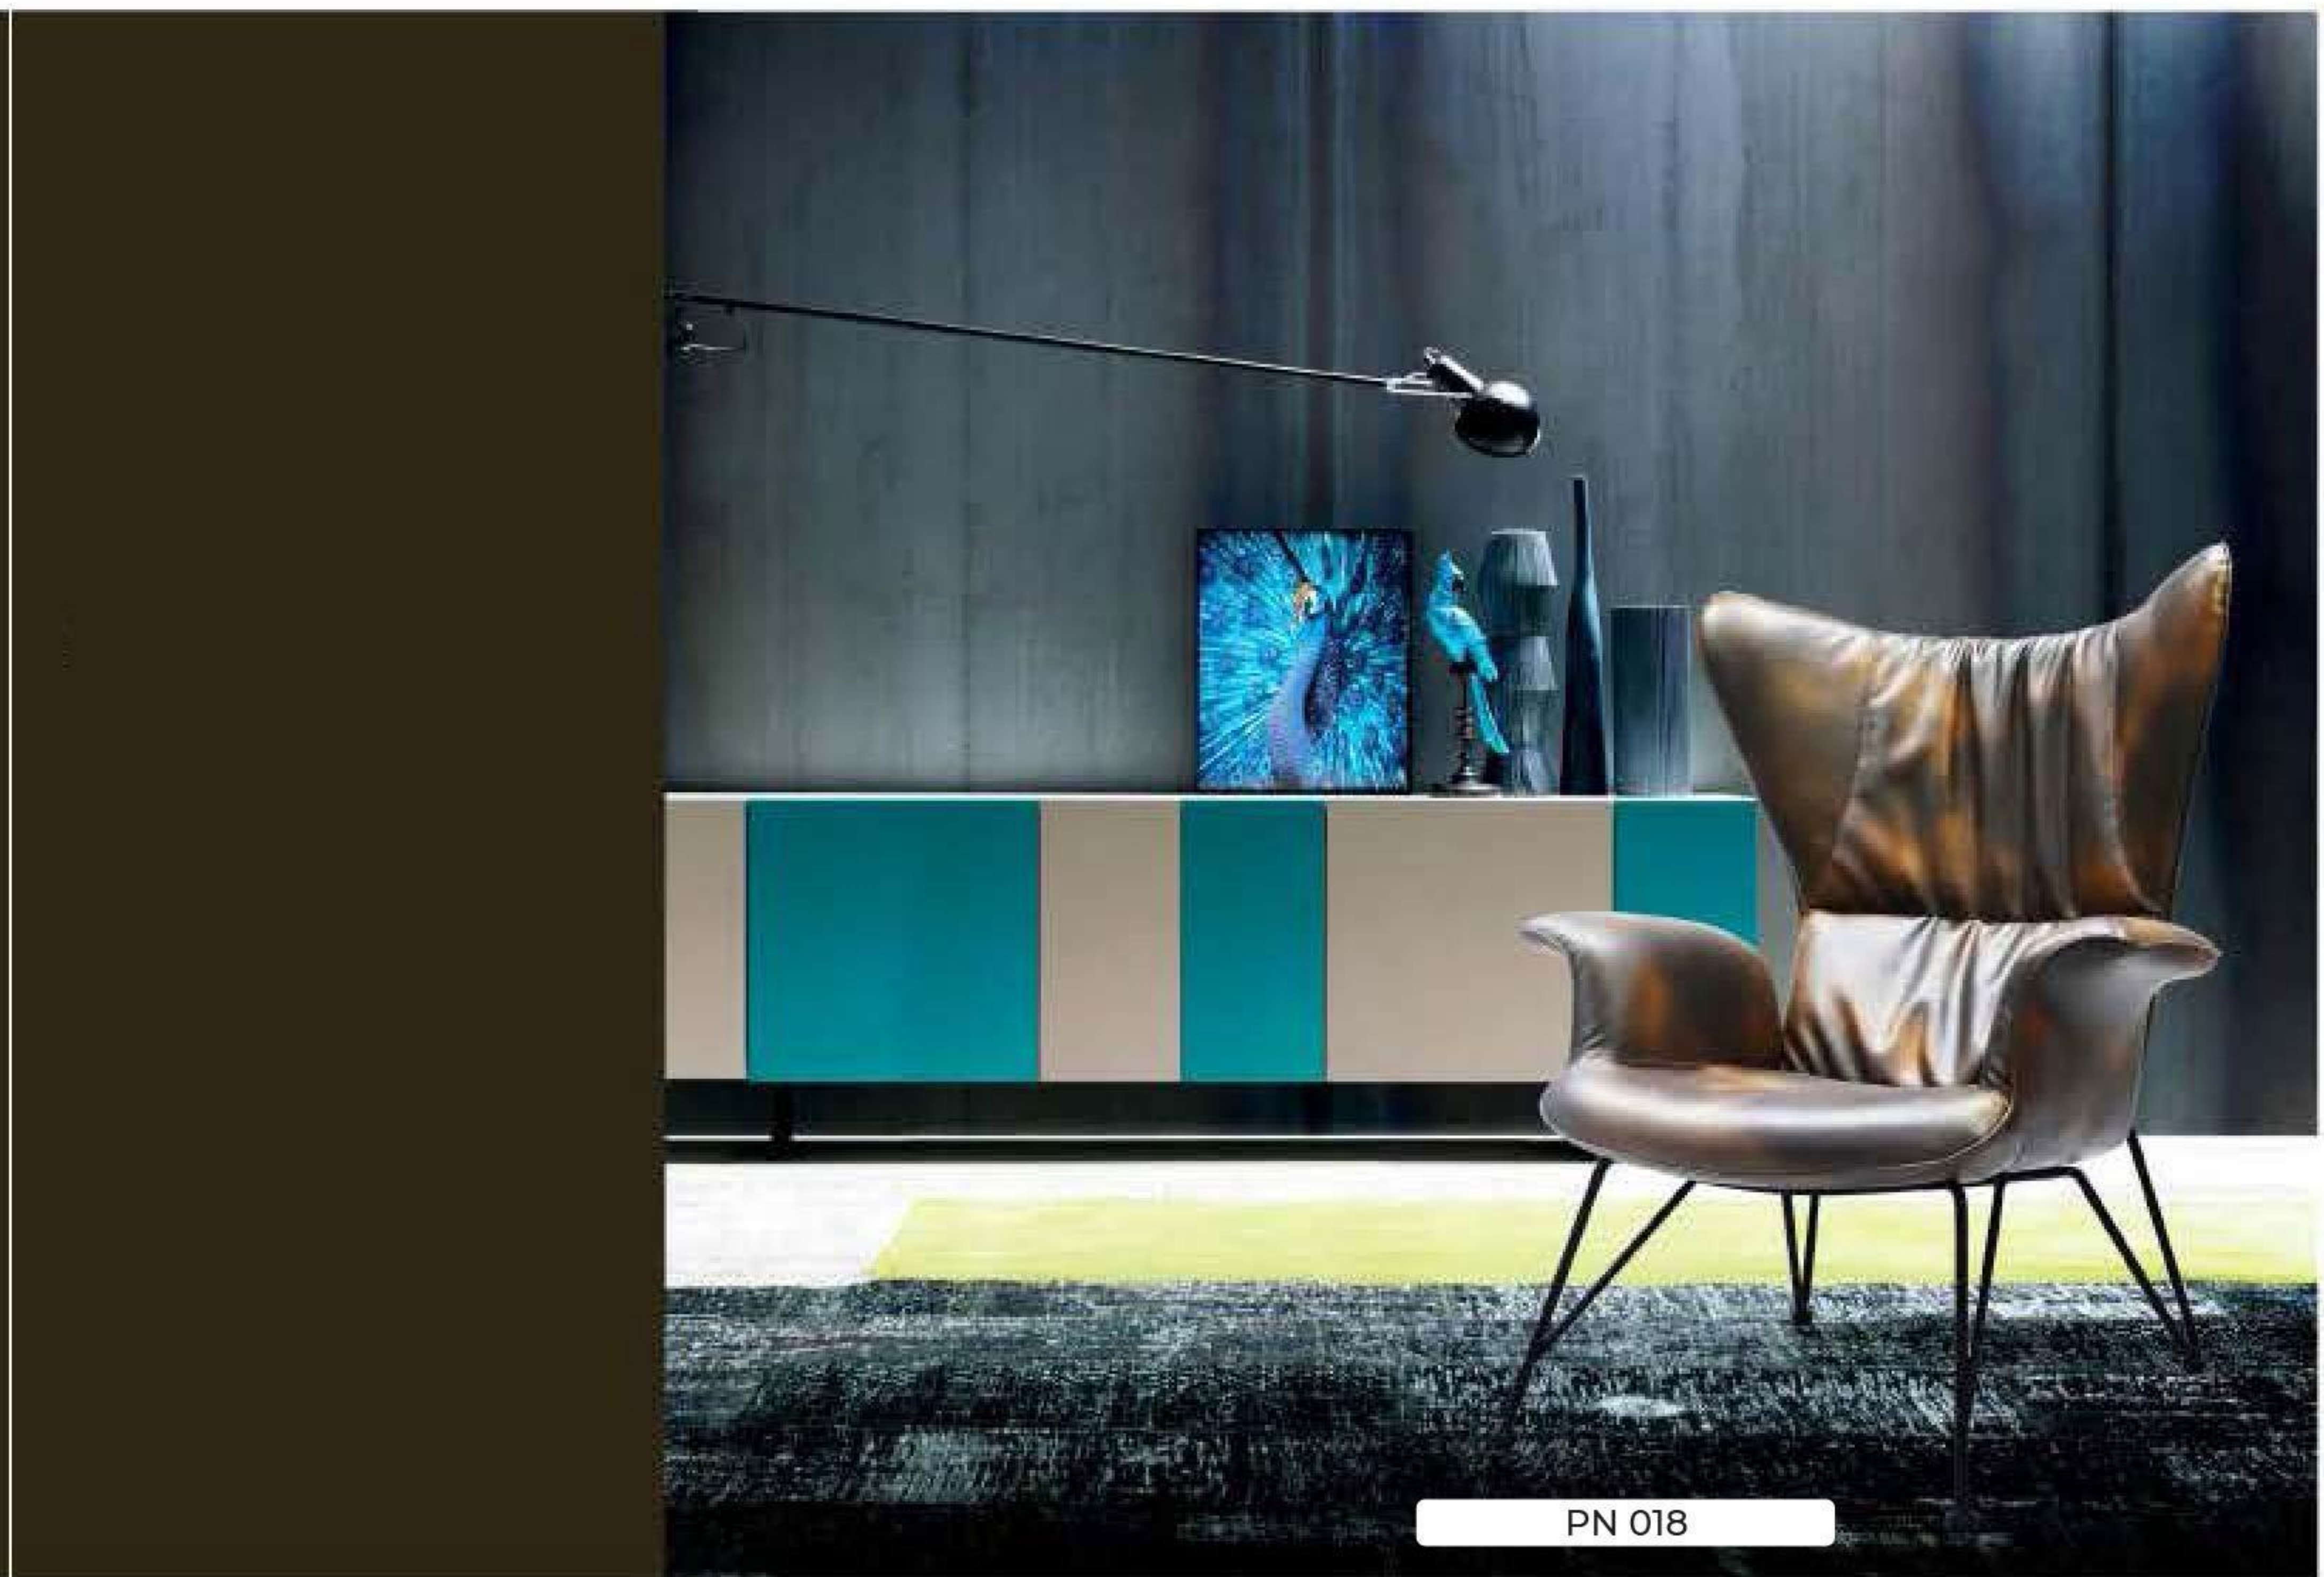

PN 018

- Full welded legs in Classic black coating;
- The inner structure of the chair body is made of metal frame;
- High density and elasticity foam;
- Upholstery is available in natural leather, bonded leather, PU or fabric