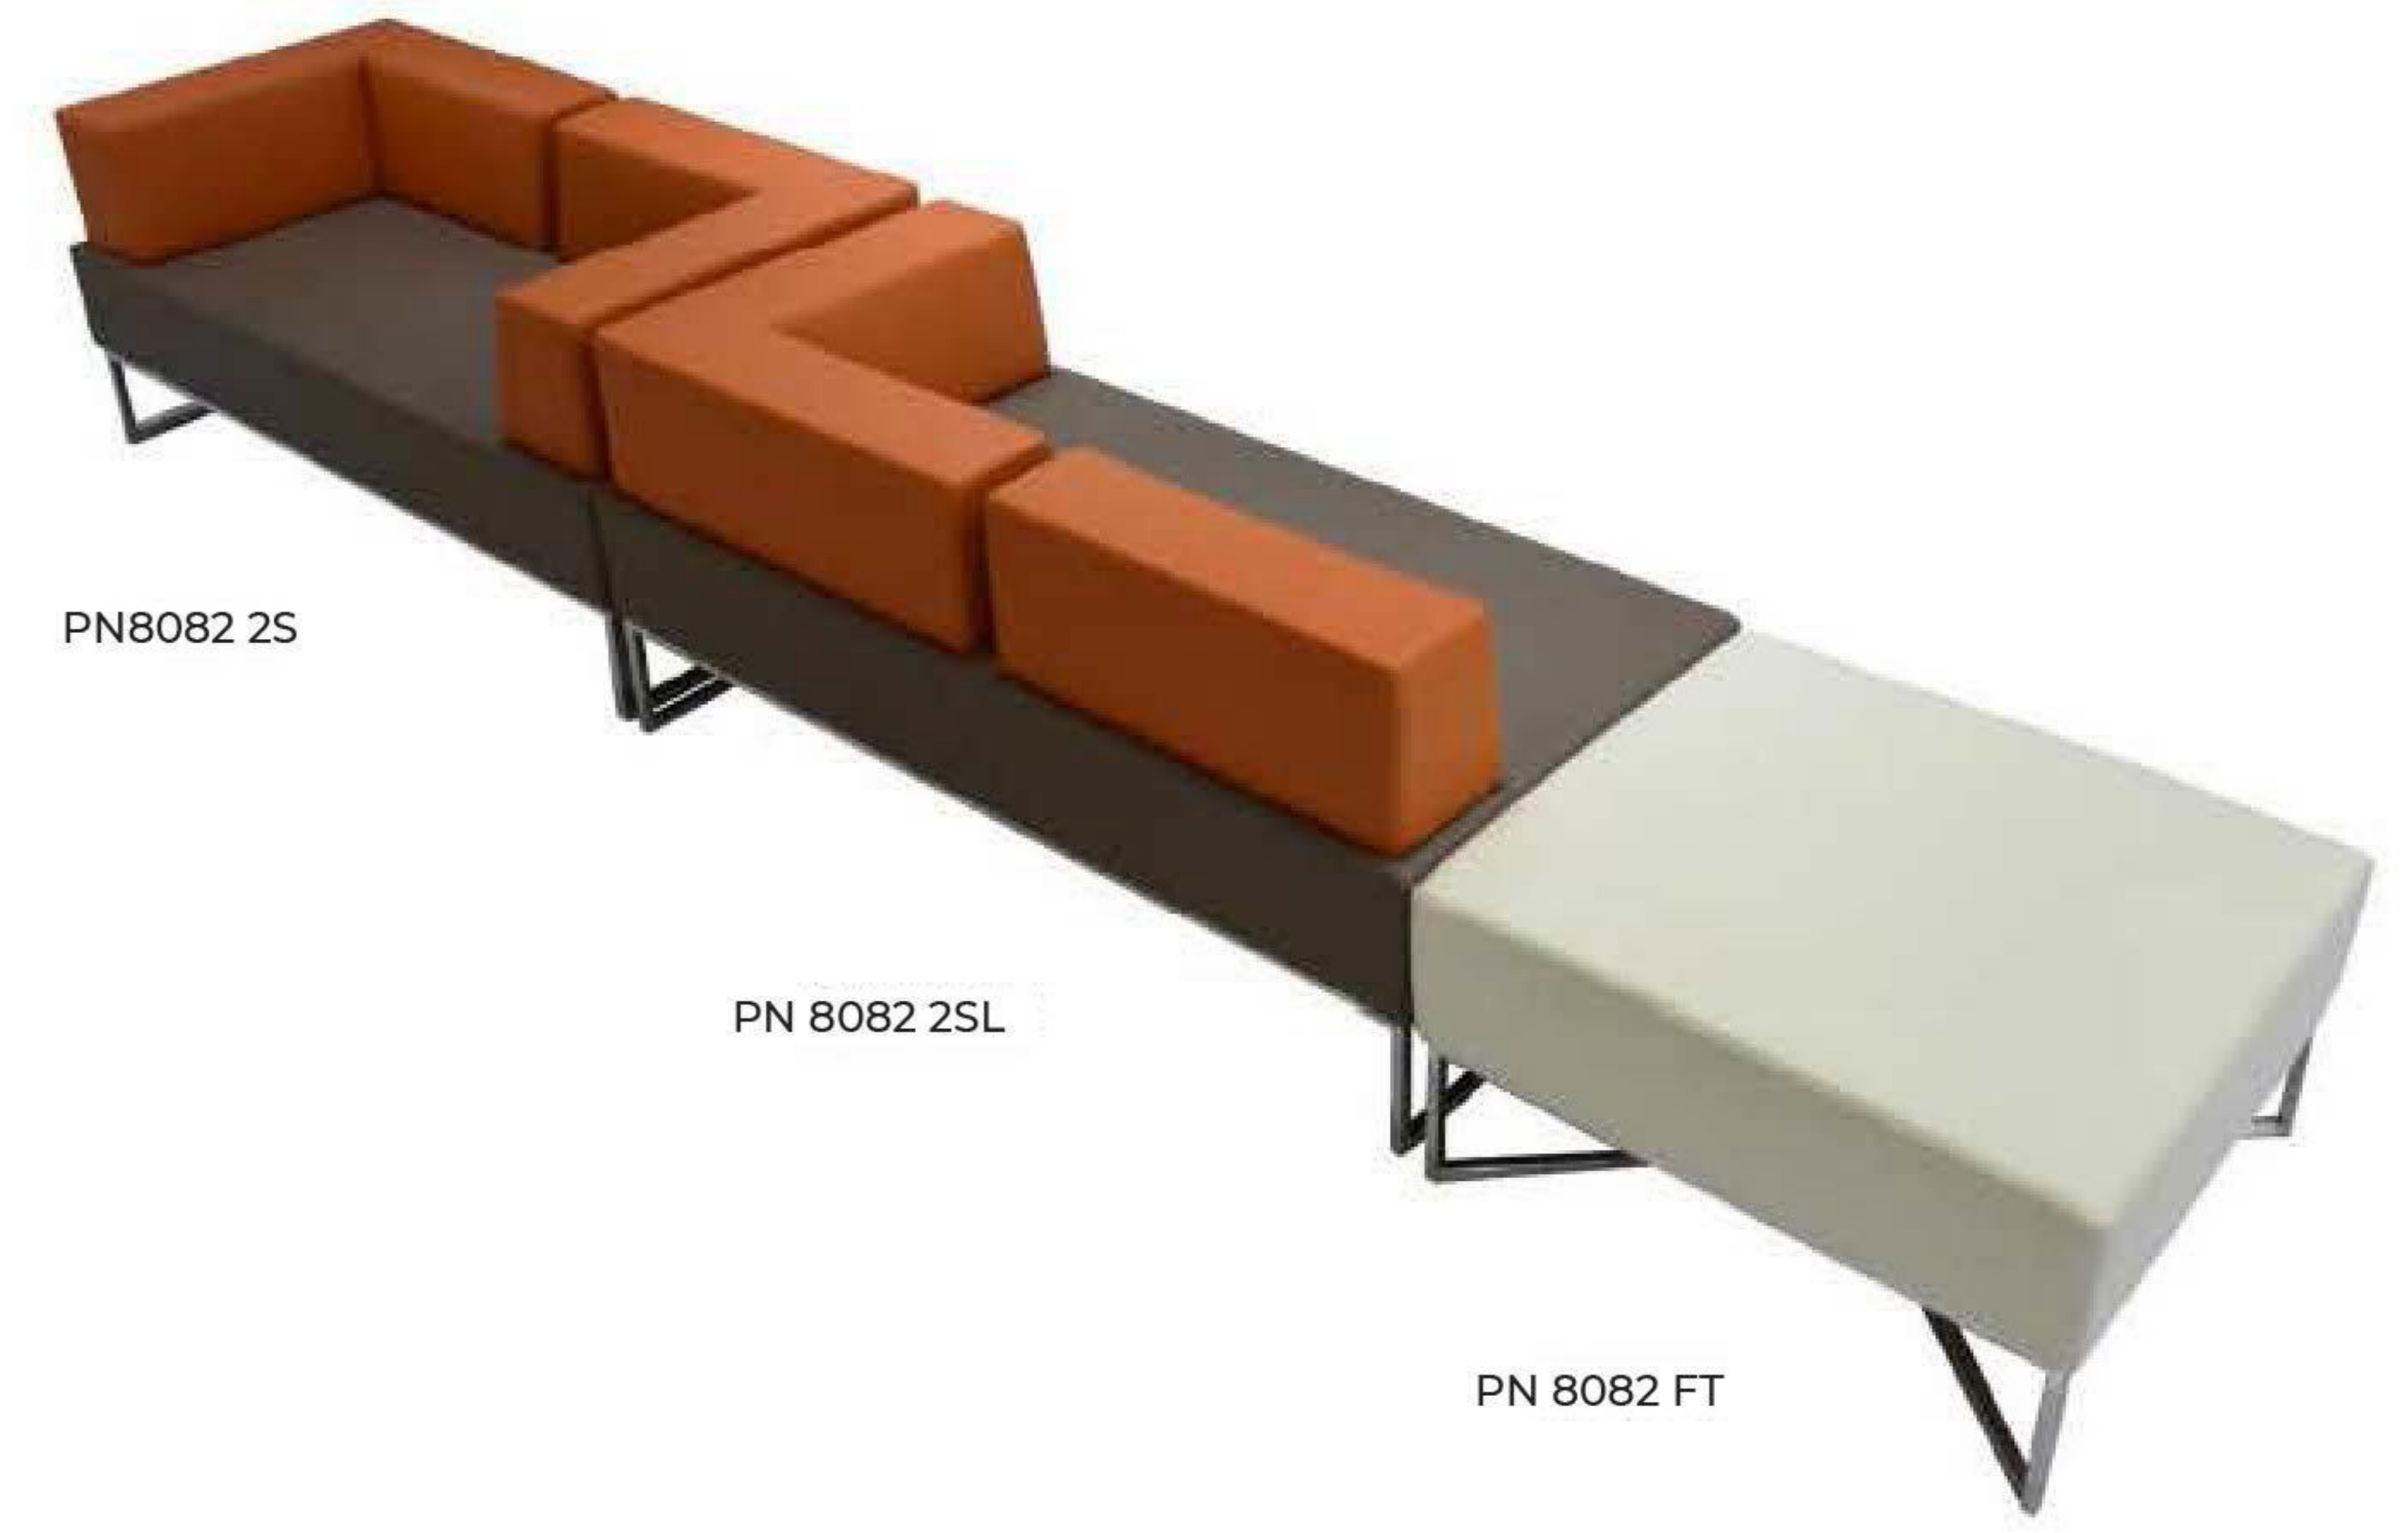

PN 8540

Classic & Elegend & Confort

We focus on the RIGHT structure of a sofa from point to line and plane;
 We devote ourselves to studying the RIGHT width, depth, and height of a sofa,
 and How the angle of inclination of the leaning should be;
 Exquisite craftsmanship and perfect design are our pursuits, both of which are indispensable;
 Please enjoy the comfortable and soft leave on the sofa with us.

Featuring a wide seat with cushions, and pillow that hug the body and a tailored aesthetic, it is designed to look as comfortable as it feels.

PN 009 1S

PN 009 3S

- 1> The inner structure is made of metal frame;
- 2> 30cm Extra thick high seat cushion: Sinuous wire spring suspension
- 3> Durable fabric upholstery for the sides and back provide comfortable seating experience with proper privacy
- 4> High Elasticity sponge: offer maximum comfort, Back pillows fit with eiderdown and silk cotton.