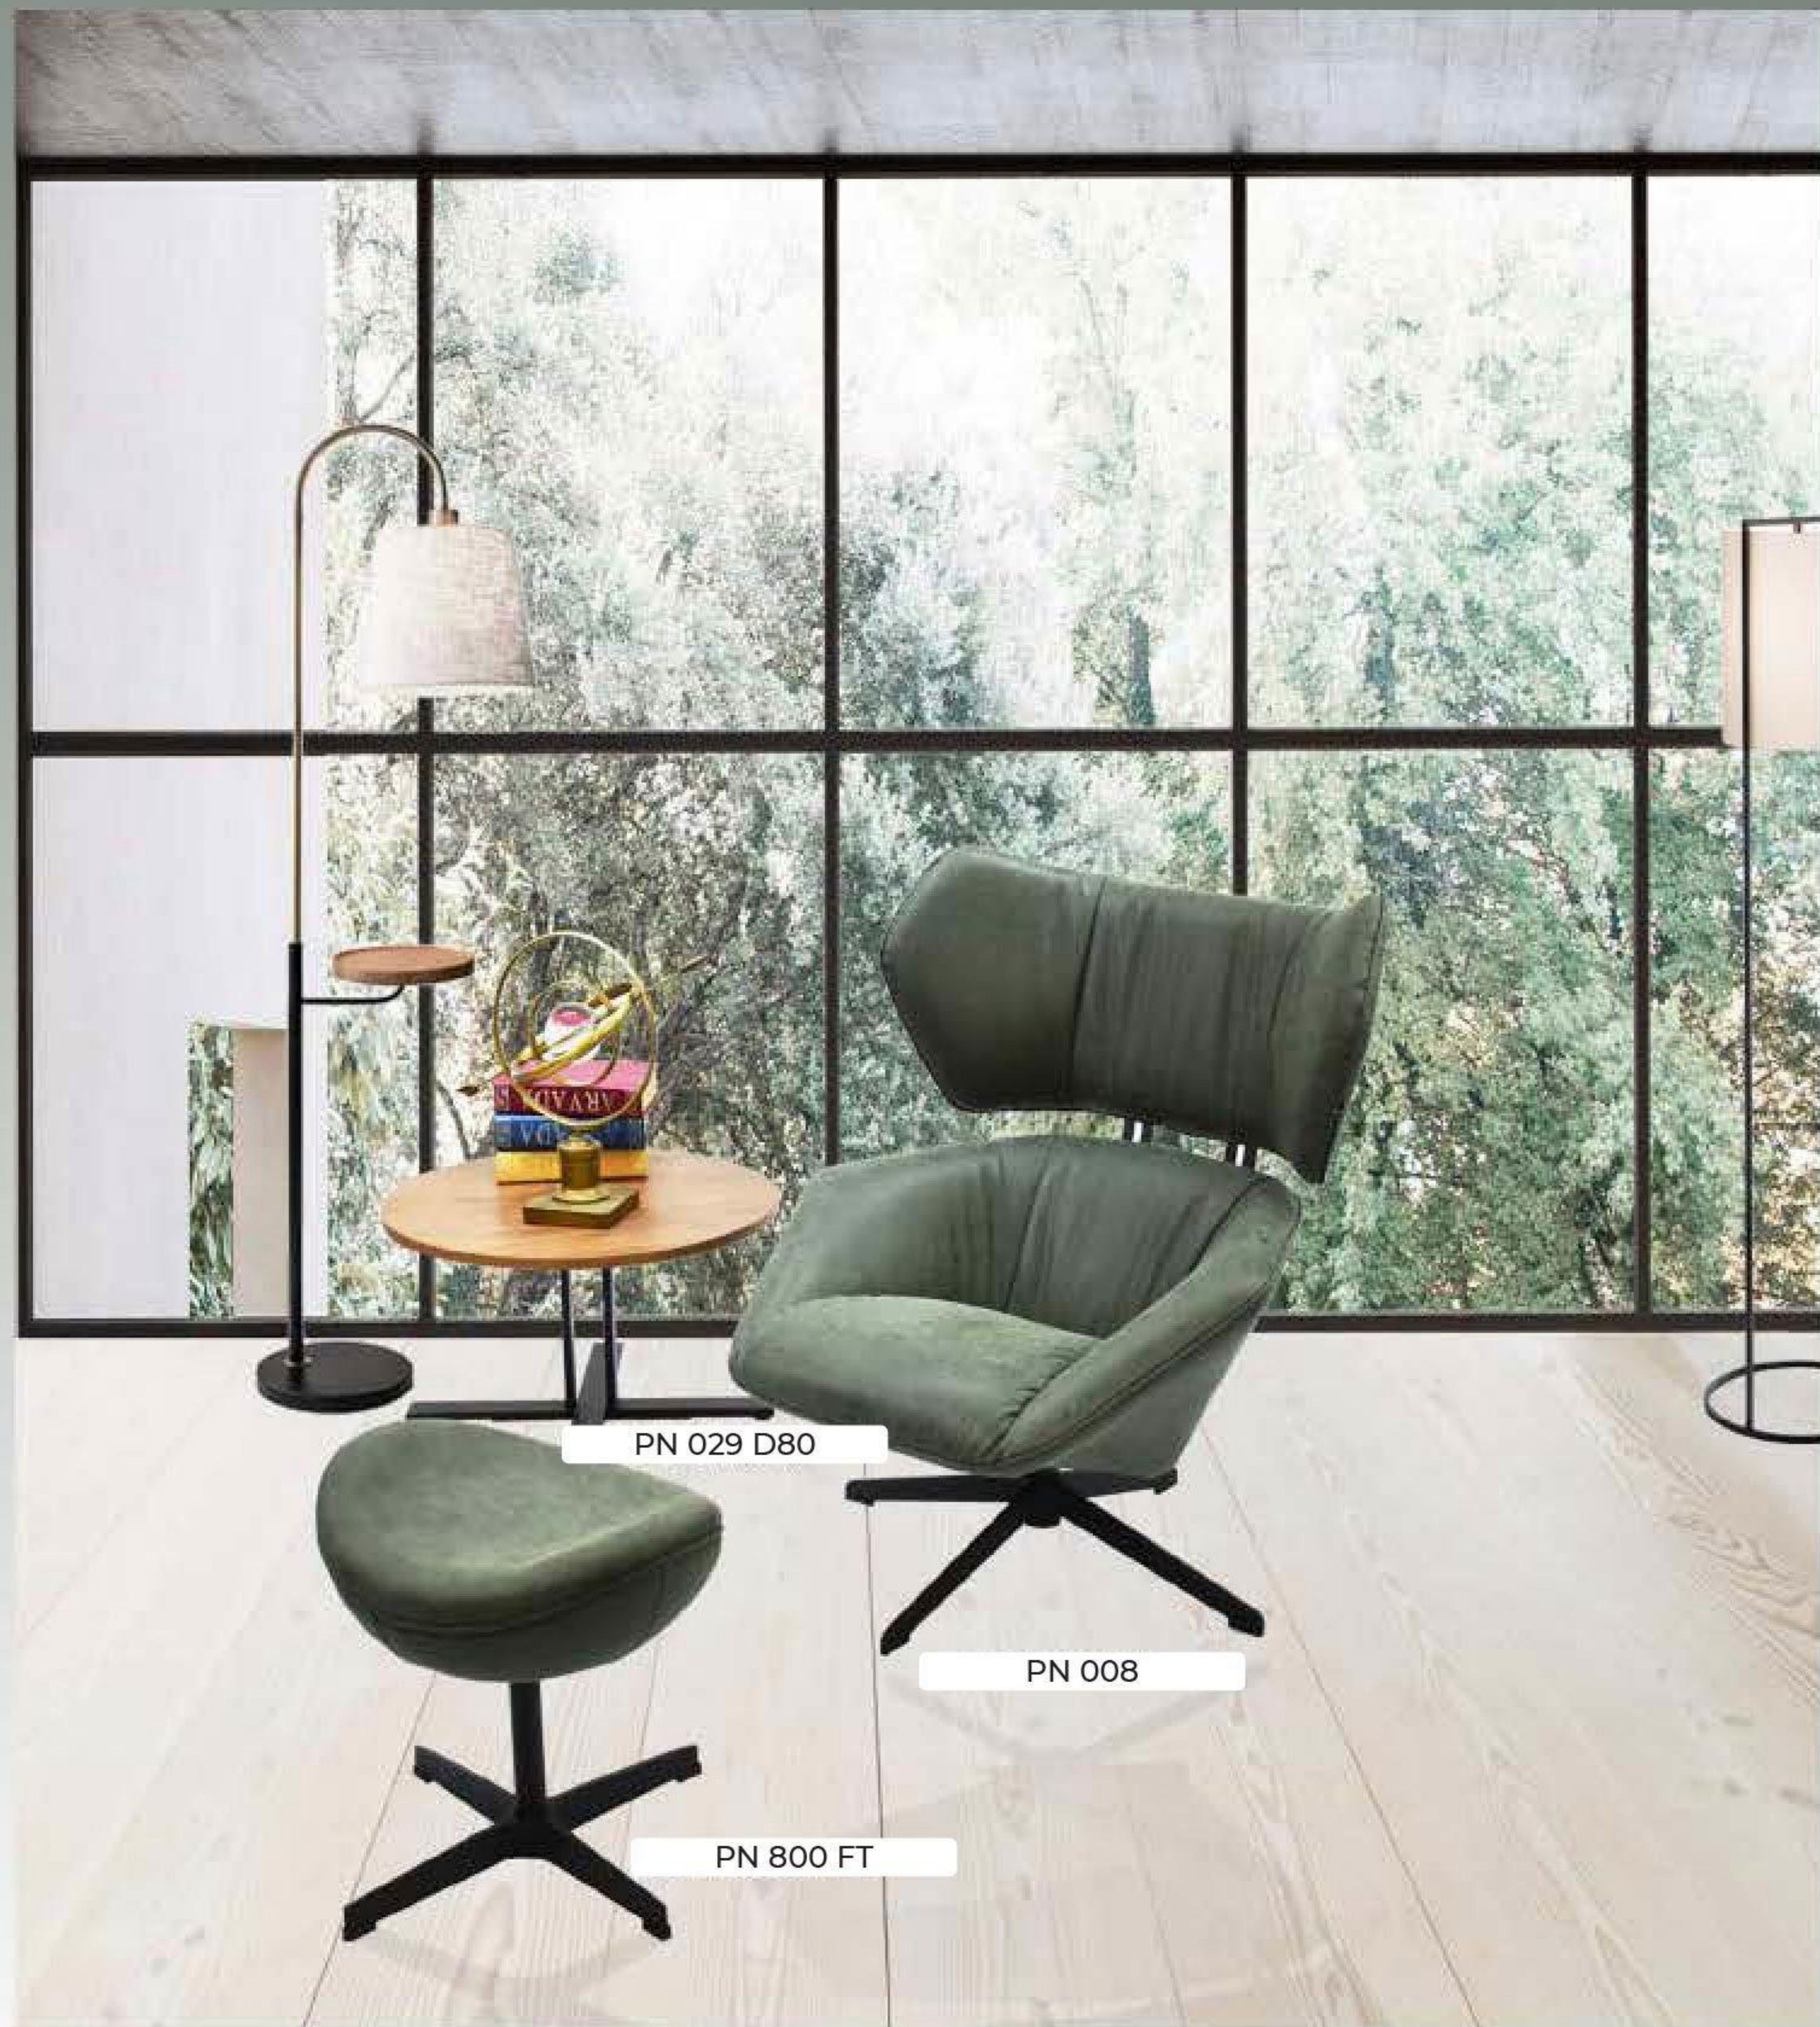

PN 029 D80

PN 008

PN 800 FT

It's a chair, it's an art as well!